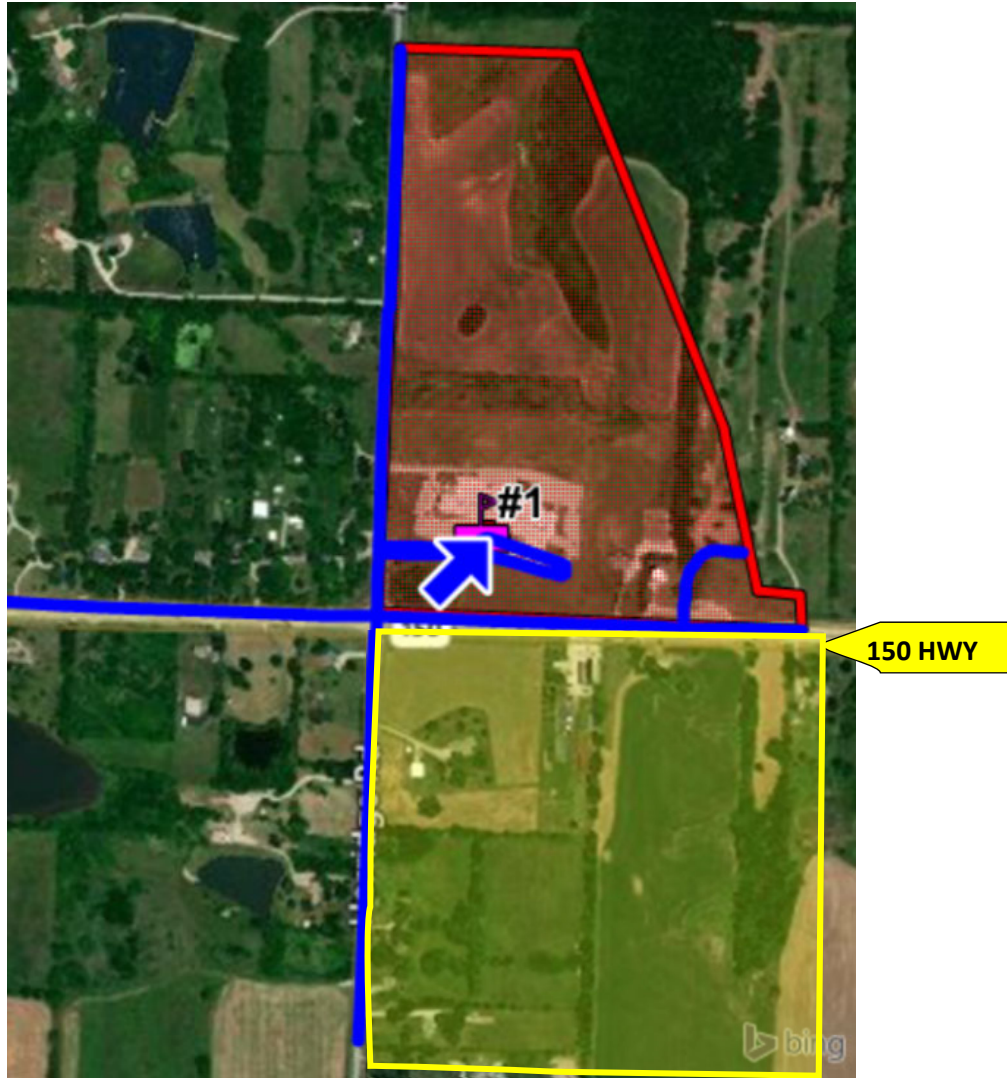

Summit Pointe Elementary

13100 E 147th St
Kansas City, MO 64149

Walk-Zone

 = SCHOOL (# OF DOORS)	BLUE LINES = 1/2 MILE MEASUREMENT	RED SECTION = WALK ZONE	YELLOW SECTION = BARRIER STREET / EXCEPTION AREA # OF STUDENTS IN AREA: 0
--	--------------------------------------	-------------------------	--

Barrier Street Exception

Area
Area South of 150 HWY