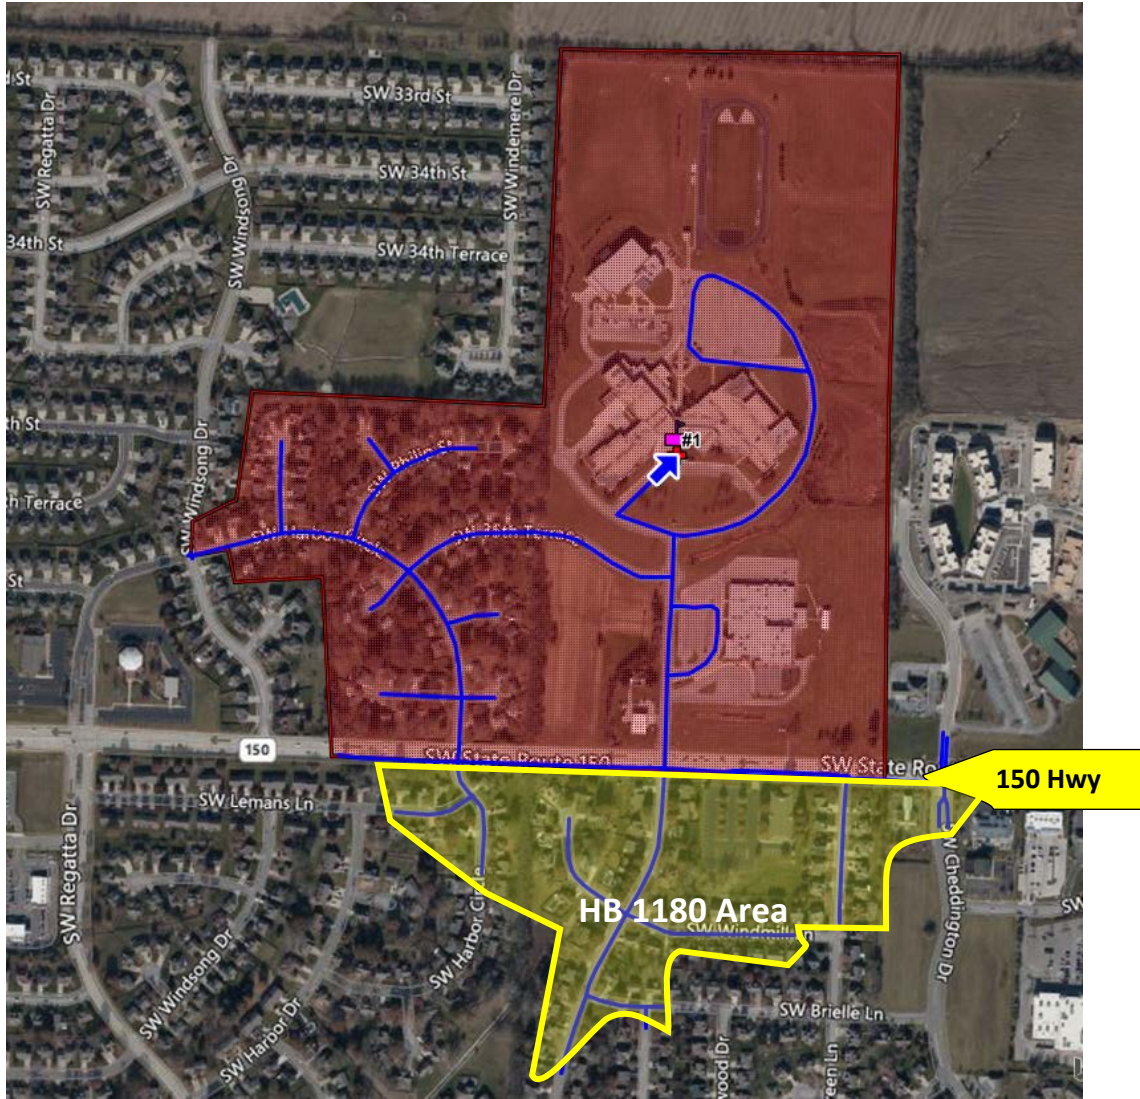

Summit Lakes Middle School

3500 SW Windemere Drive
Lee's Summit, MO 64082

Walk-Zone

 = SCHOOL (# OF DOORS)	BLUE LINES = 1/2 MILE MEASUREMENT	RED SECTION = WALK ZONE	YELLOW SECTION = BARRIER STREET / EXCEPTION AREA
--	--	--------------------------------	---

Barrier Street Exception

Area
South of HWY 150