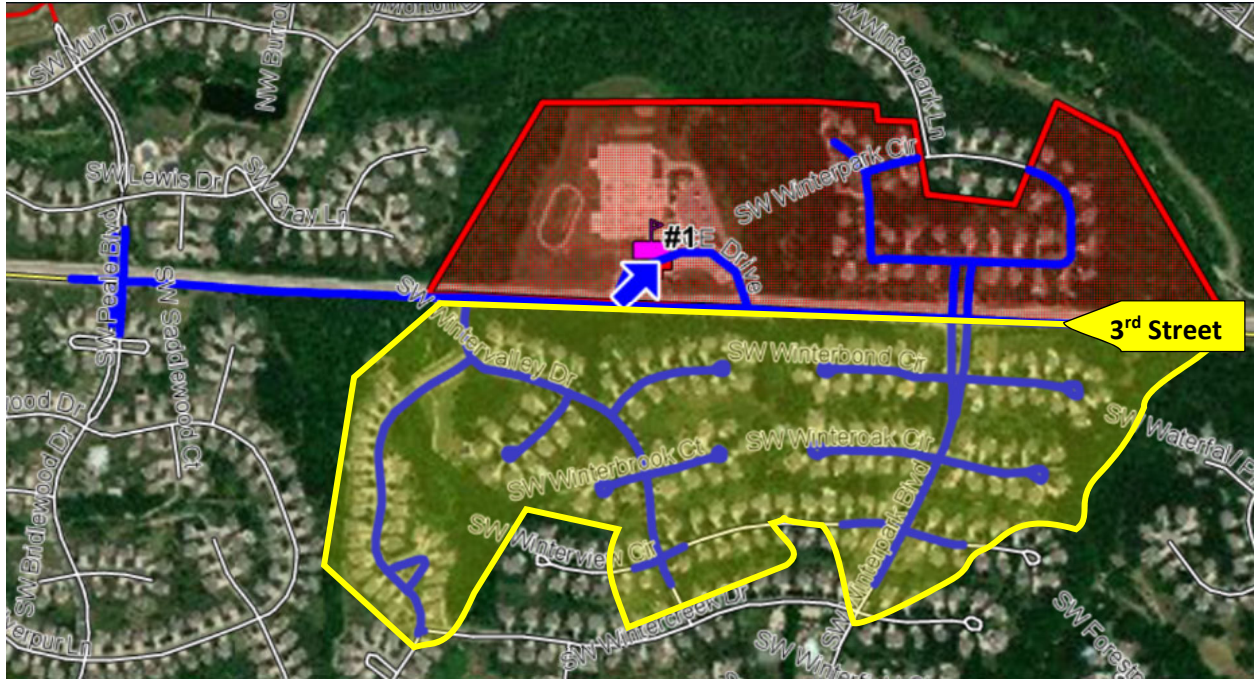

Cedar Creek Elementary

2600 SW 3rd
Lee's Summit, MO 64081

Walk-Zone

 = SCHOOL (# OF DOORS)	BLUE LINES = ½ MILE MEASUREMENT	RED SECTION = WALK ZONE	YELLOW SECTION = BARRIER STREET / EXCEPTION AREA
--	------------------------------------	-------------------------	--

Barrier Street Exception

Area
South of SW 3 rd St