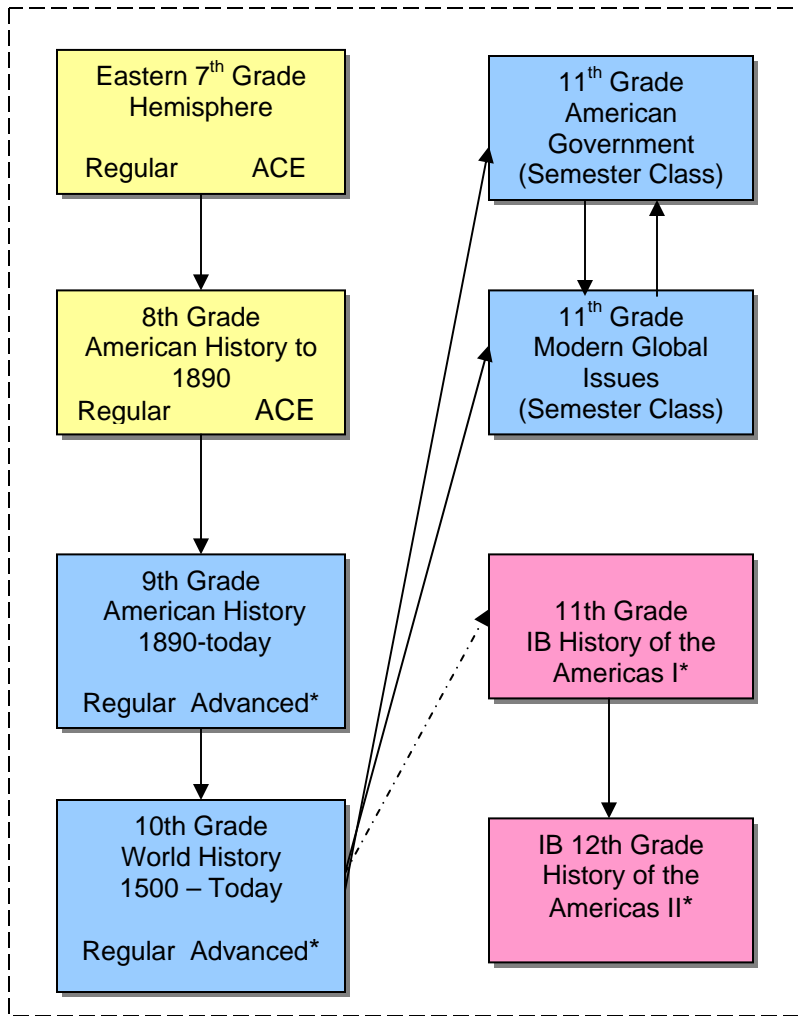

# Lee's Summit Social Studies Courses

## Grades 7-12

### 11<sup>th</sup> and 12<sup>th</sup> Grade Electives

**Semester Classes**

- Contemporary Issues
- Economics\*
- General Psychology
- Sociology I
- Sociology II
- Origins of Western Civilization\*
- Non-Western History\*
- Comparative Government\*

**Year Long Classes**

- AP American History\*
- AP European History\*
- IB Psychology\*

\*Weighted Class

----- Critical Path Courses/ Courses needed to meet Missouri Social Studies GLEs

Middle School Courses